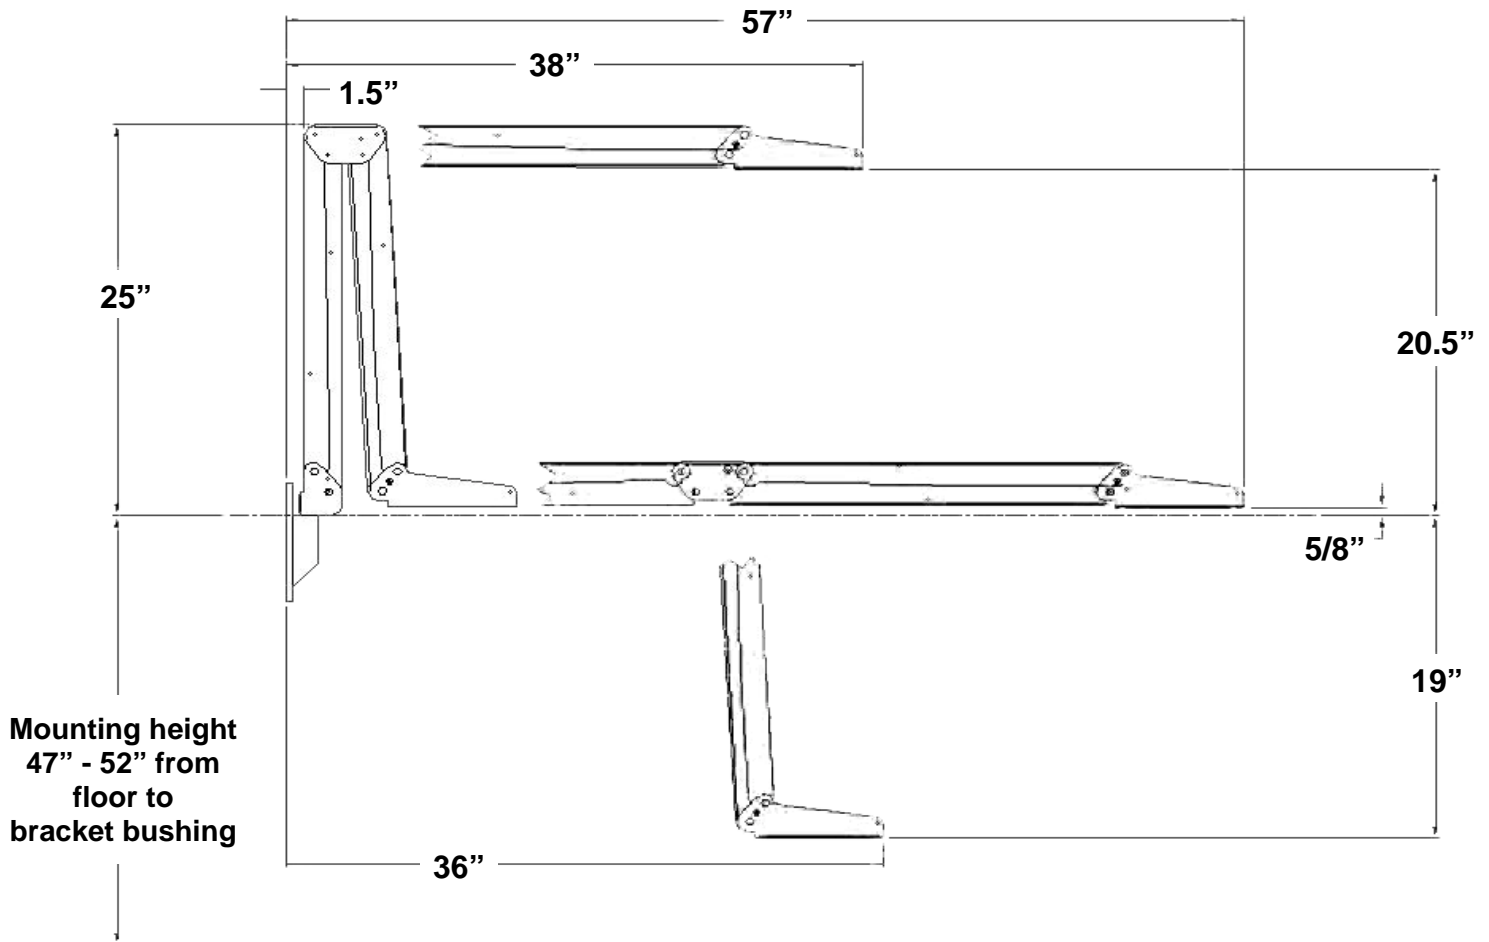

# FC-80 Arm Operating Envelope

Arm load range = 4 - 14 pounds  
Unloaded arm weight = 15.5 pounds  
L-10 ELF TV weight = 7.7 pounds