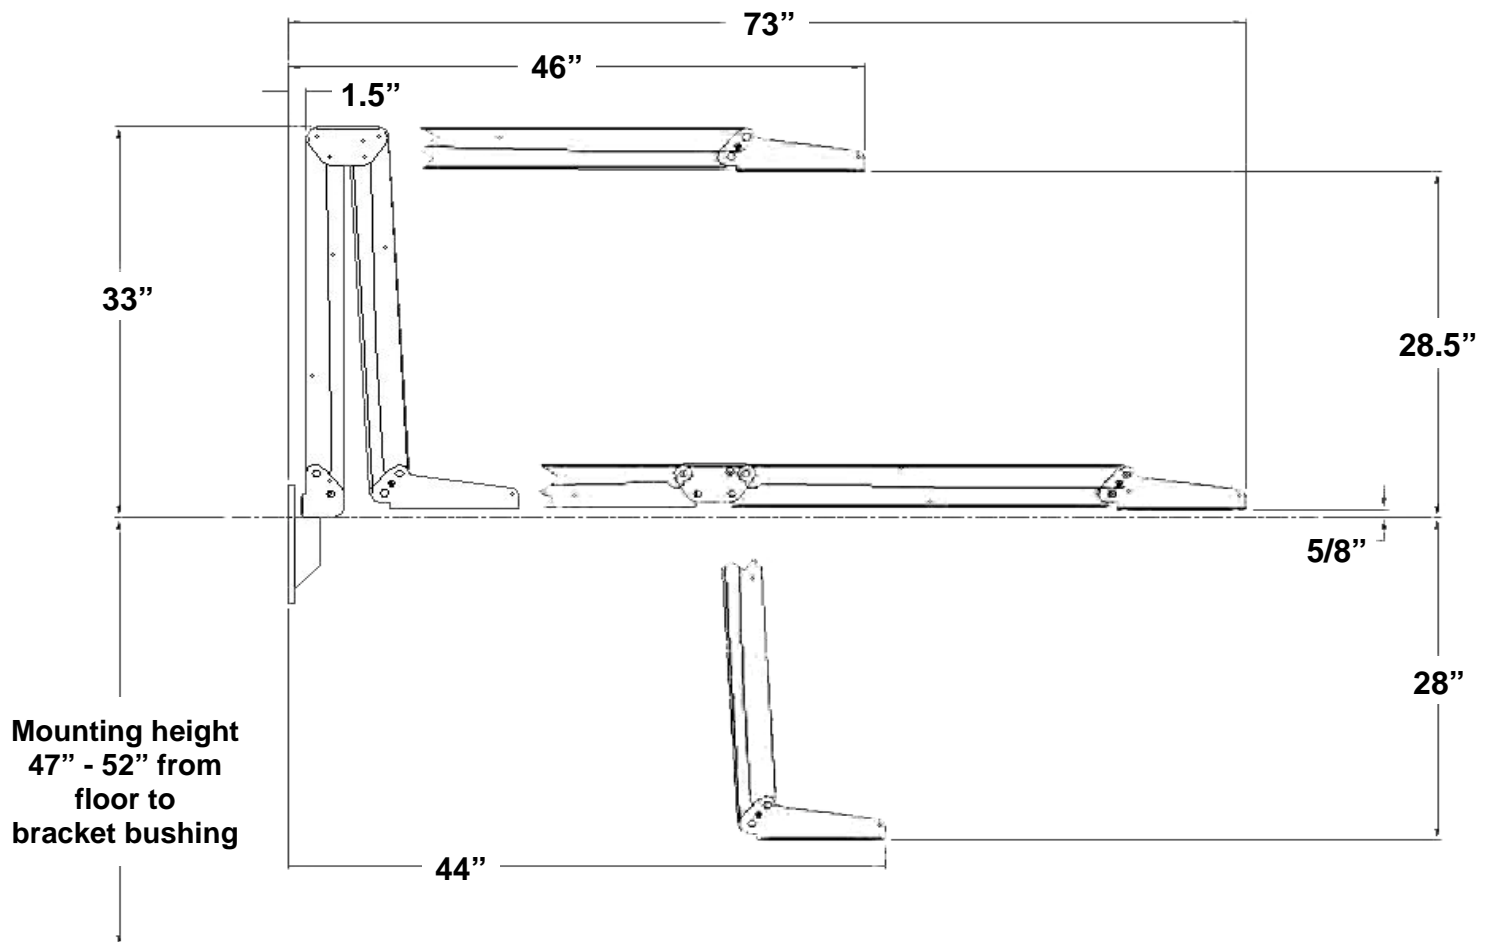

FC-120 73" Arm Operating Envelope

Arm load range = 5 - 12 pounds
Unloaded arm weight = 21 pounds
L-10 ELF TV weight = 7.7 pounds